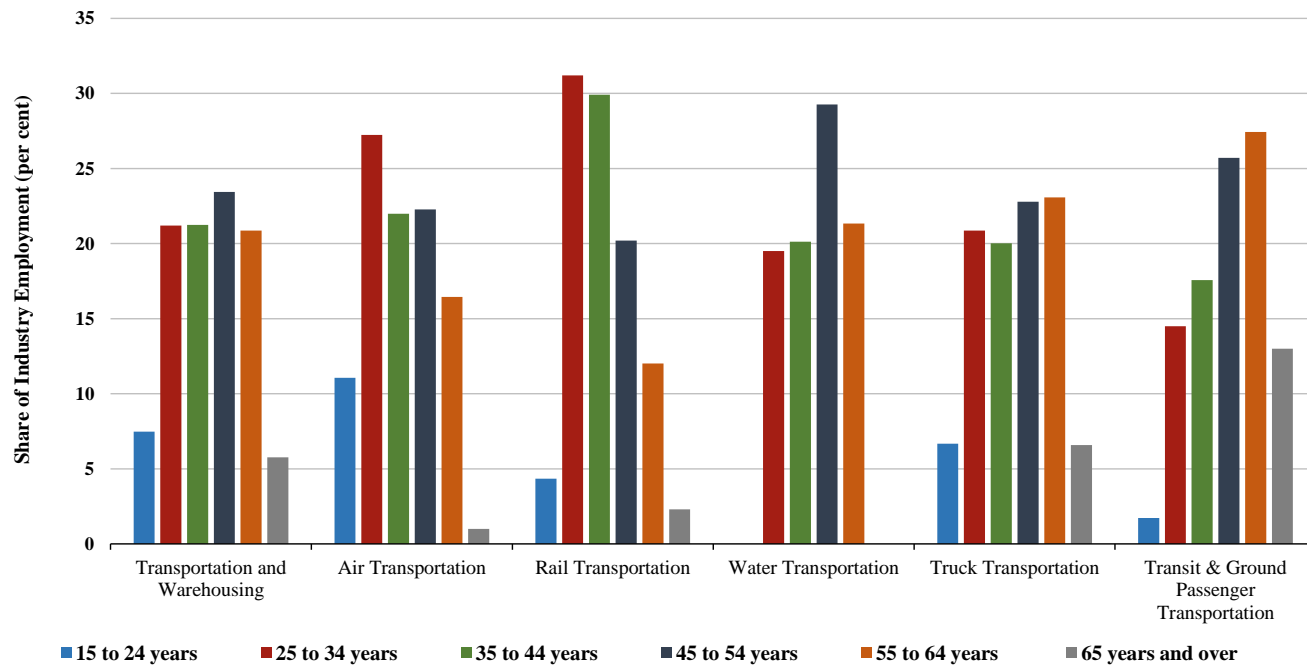

Figure EC 15: Labour in Transportation Modes in Canada, by Age Range, 2022

By age group	Transportation and Warehousing	Air Transportation	Rail Transportation	Water Transportation	Truck Transportation	Transit & Ground Passenger Transportation
15 to 24 years	7.5	11.1	4.3	N/A	6.7	1.7
25 to 34 years	21.2	27.2	31.2	19.5	20.9	14.5
35 to 44 years	21.2	22.0	29.9	20.1	20.0	17.6
45 to 54 years	23.4	22.3	20.2	29.3	22.8	25.7
55 to 64 years	20.9	16.5	12.0	21.3	23.1	27.4
65 years and over	5.8	1.0	2.3	N/A	6.6	13.0

Figure EC 15: Labour in Transportation Modes in Canada, by Age Range, 2022

Source: Statistics Canada, Labour Force Survey (LFS), custom tabulation